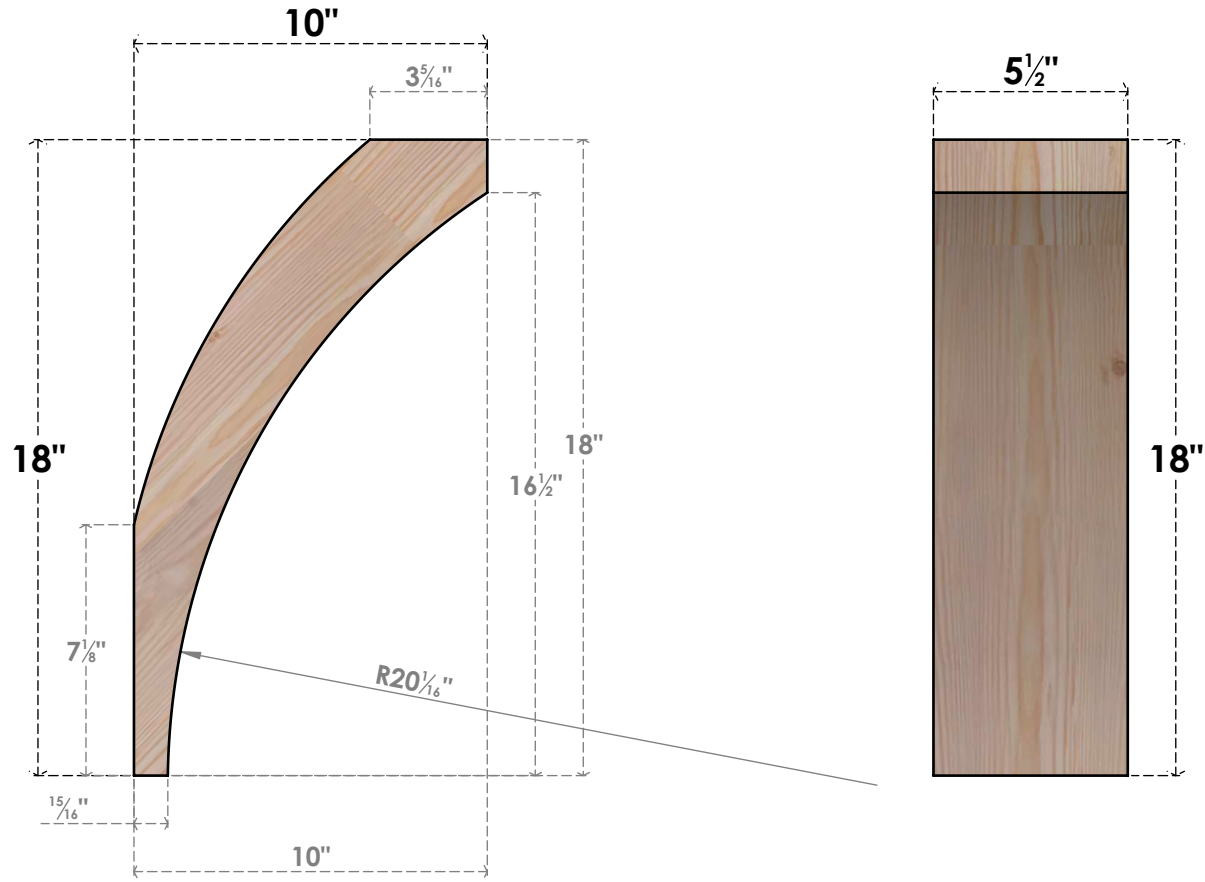

BRC06X10X18THR00SDF

5 1/2"W X 10"D X 18"H THORTON SMOOTH BRACE, DOUGLAS FIR

SIDE

FRONT

EKENA MILLWORK
 2300 WEST MAIN ST.
 CLARKSVILLE, TX 75426
 TOLL FREE: 866-607-0453
 WWW.EKENAMILLWORK.COM

NOTES

1. INSTALLATION TO BE COMPLETED IN ACCORDANCE WITH MANUFACTURER'S SPECIFICATIONS.
2. DRAWING MAY NOT BE TO SCALE
3. THIS DRAWING IS INTENDED FOR DESIGN AND PLANNING PURPOSES ONLY.
4. ALL INFORMATION CONTAINED HEREIN WAS CURRENT AT THE TIME OF DEVELOPMENT BUT MUST BE REVIEWED AND APPROVED BY THE PRODUCT MANUFACTURER TO BE CONSIDERED ACCURATE.
5. PRODUCTS ARE NOT KILN DRIED. THIS ITEM IS UNIQUE AND WILL CONTAIN THE NATURAL VARIATIONS THAT THE WOOD SPECIES OFFERS. THIS MAY RESULT IN VARIATIONS UP TO 1/4"